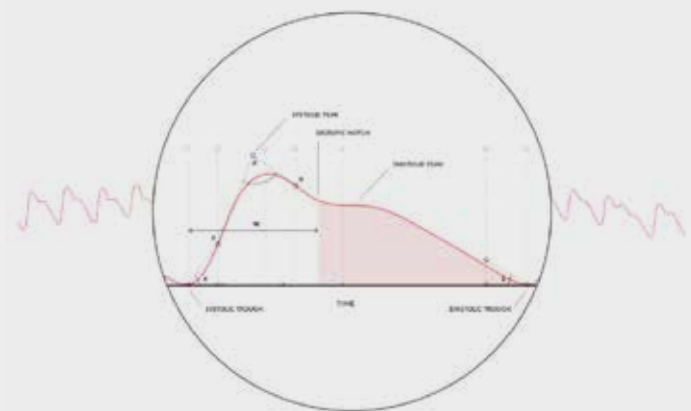

POWER OF GERMANIUM BY WORLD GLOBAL NETWORK

The only wristband on the market with Titanium Plates that host stones and minerals. The power of the stones: on the hypoallergenic band you can insert titanium plates with Germanium, adding style and benefits to your Helo.